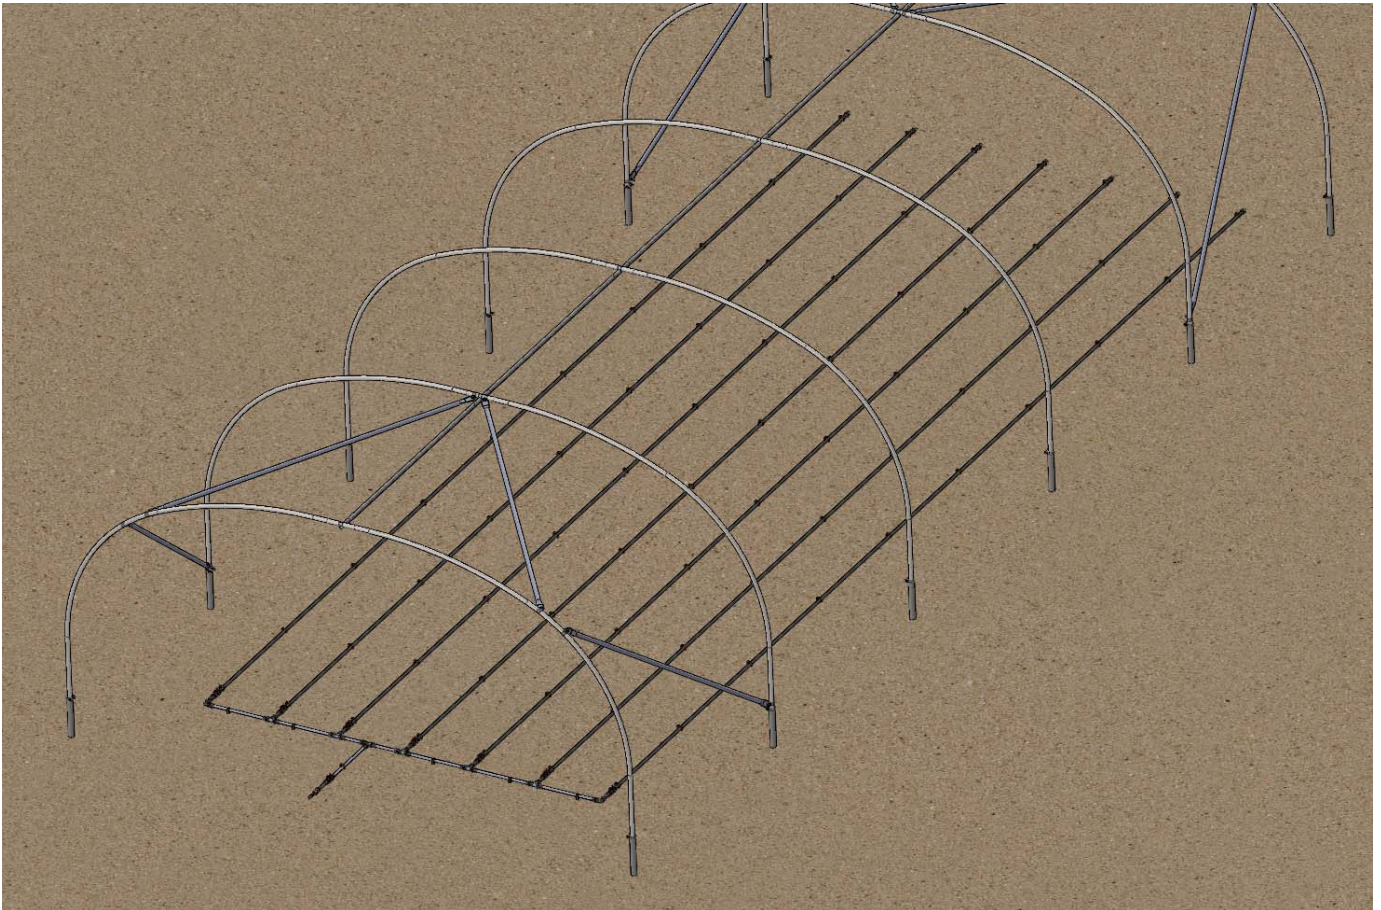

Fadrip Drip Irrigation System (on the ground)

16mm Fadrip Tube (with drippers built in). Set lines about 60cm apart.

16mm or 20mm 'pe' (polythene) tube.

Space pegs roughly every 1m

Short piece (e.g. 20cm of pe tube)