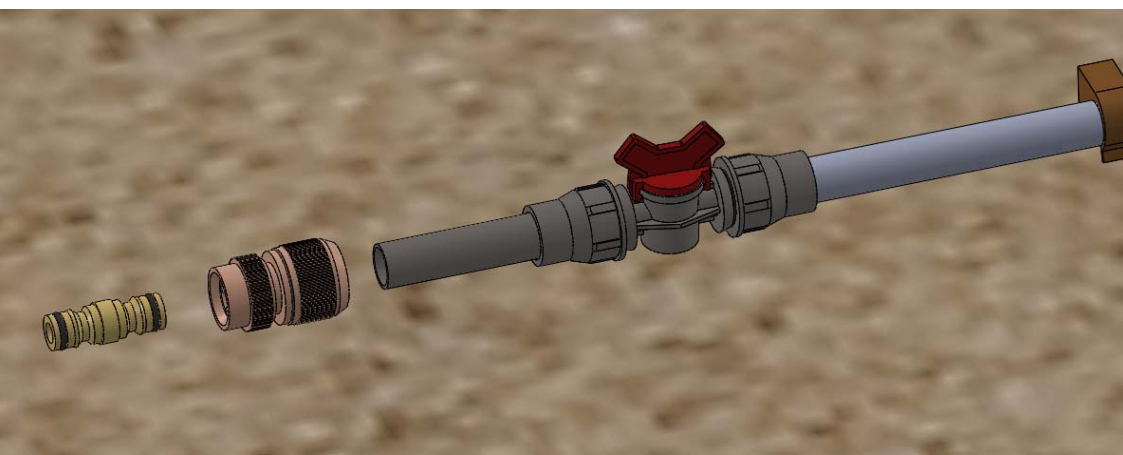

Fadrip Drip Irrigation System (on the ground)

16mm Fadrip Tube (with drippers built in). Set lines about 60cm apart.

16mm or 20mm 'pe' (polythene) tube.

Space pegs roughly every 1m

Short piece (e.g. 20cm of pe tube)