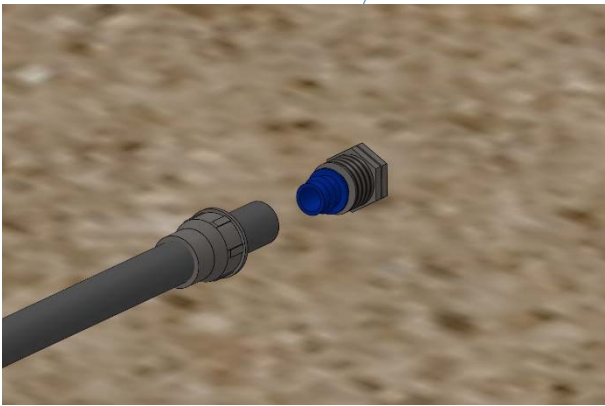

Fadrip Drip Irrigation System (on the ground)

16mm Fadrip Tube (with drippers built in). Set lines about 60cm apart.

16mm or 20mm 'pe' (polythene) tube.

Space pegs roughly every 1m

Short piece (e.g. 20cm of pe tube)