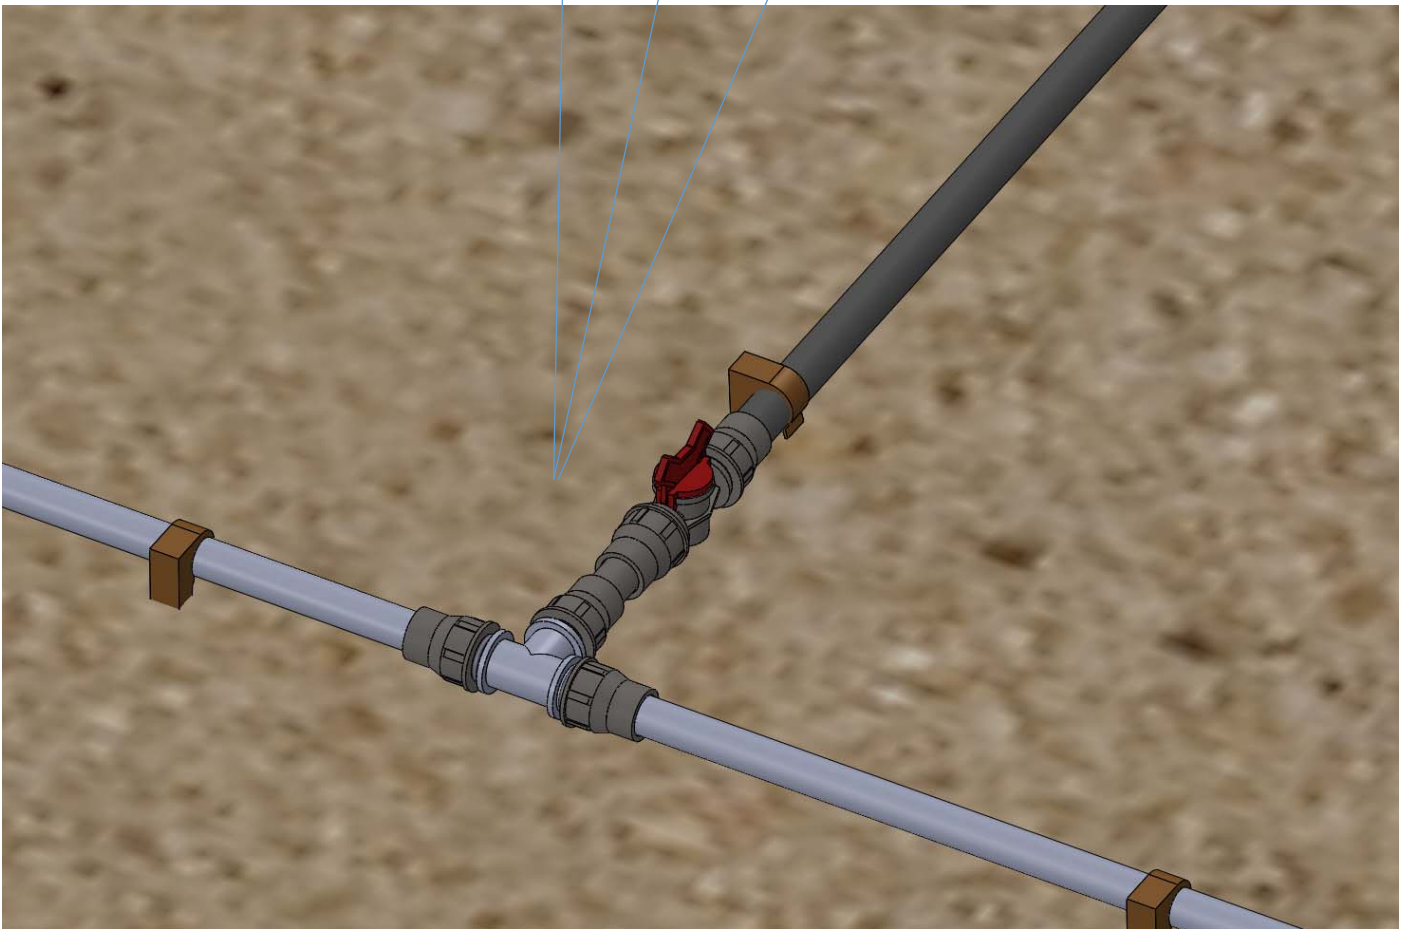

Fadrip Drip Irrigation System (on the ground)

16mm Fadrip Tube (with drippers built in). Set lines about 60cm apart.

16mm or 20mm 'pe' (polythene) tube.

Space pegs roughly every 1m

Short piece (e.g. 20cm of pe tube)