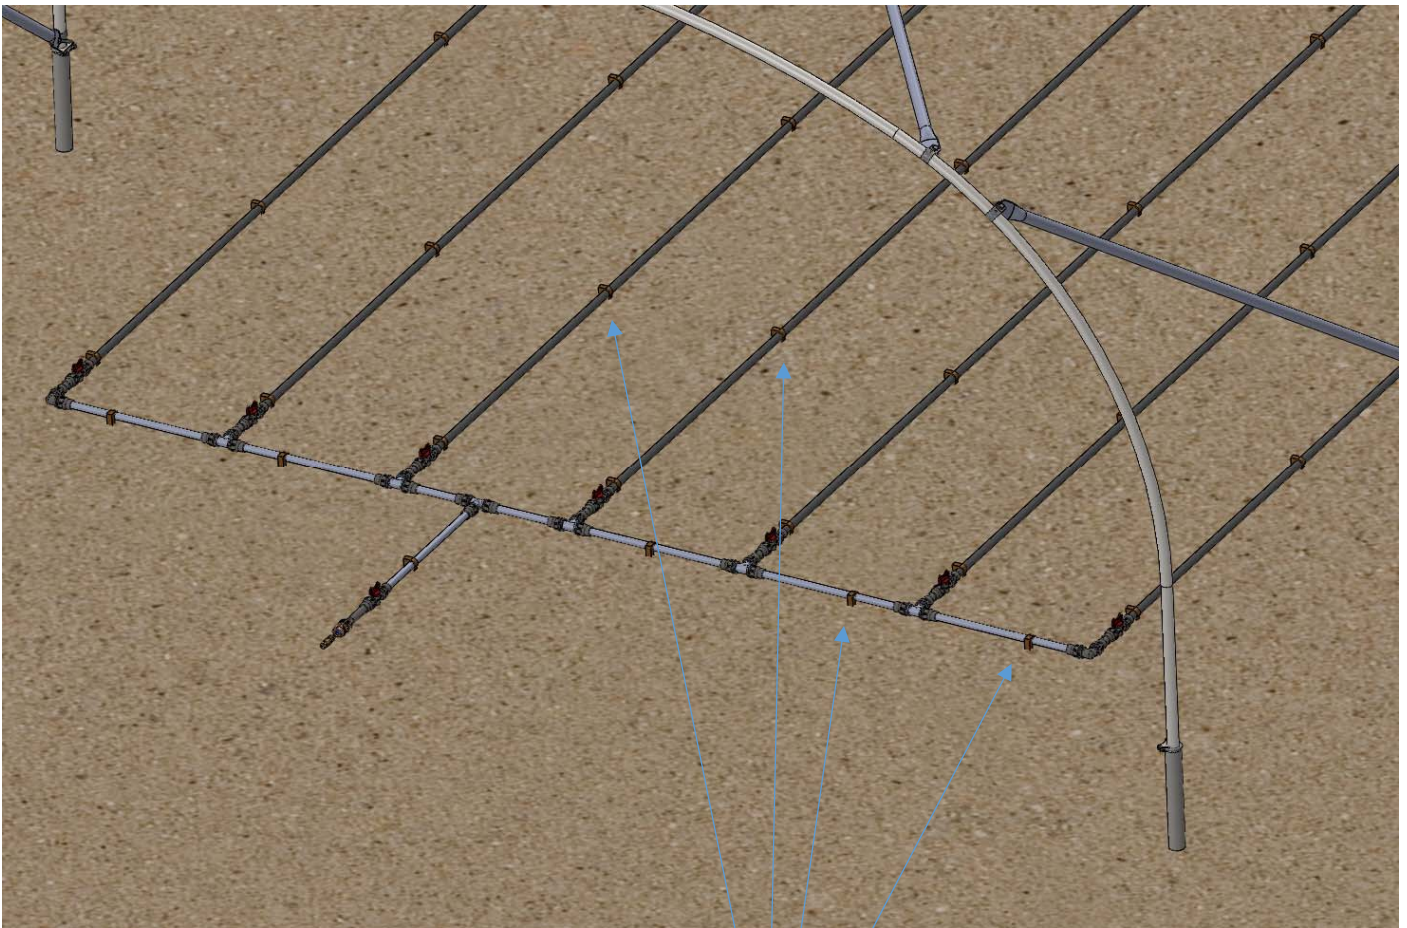

Fadrip Drip Irrigation System (on the ground)

16mm Fadrip Tube (with drippers built in). Set lines about 60cm apart.

16mm or 20mm 'pe' (polythene) tube.

Space pegs roughly every 1m

Short piece (e.g. 20cm of pe tube)