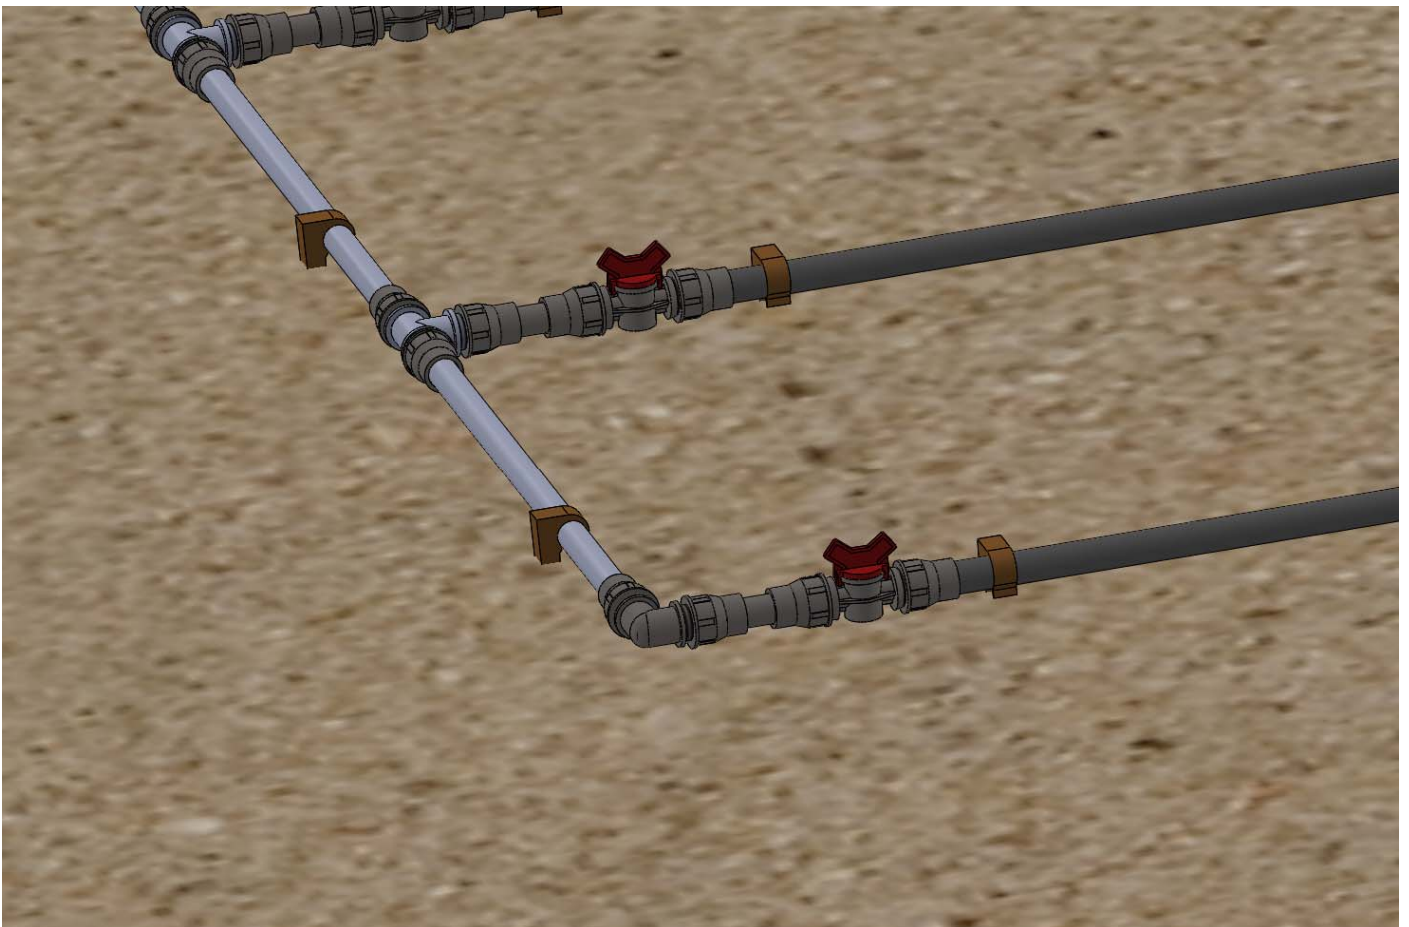

Fadrip Drip Irrigation System (on the ground)

16mm Fadrip Tube (with drippers built in). Set lines about 60cm apart.

16mm or 20mm 'pe' (polythene) tube.

Space pegs roughly every 1m

Short piece (e.g. 20cm of pe tube)