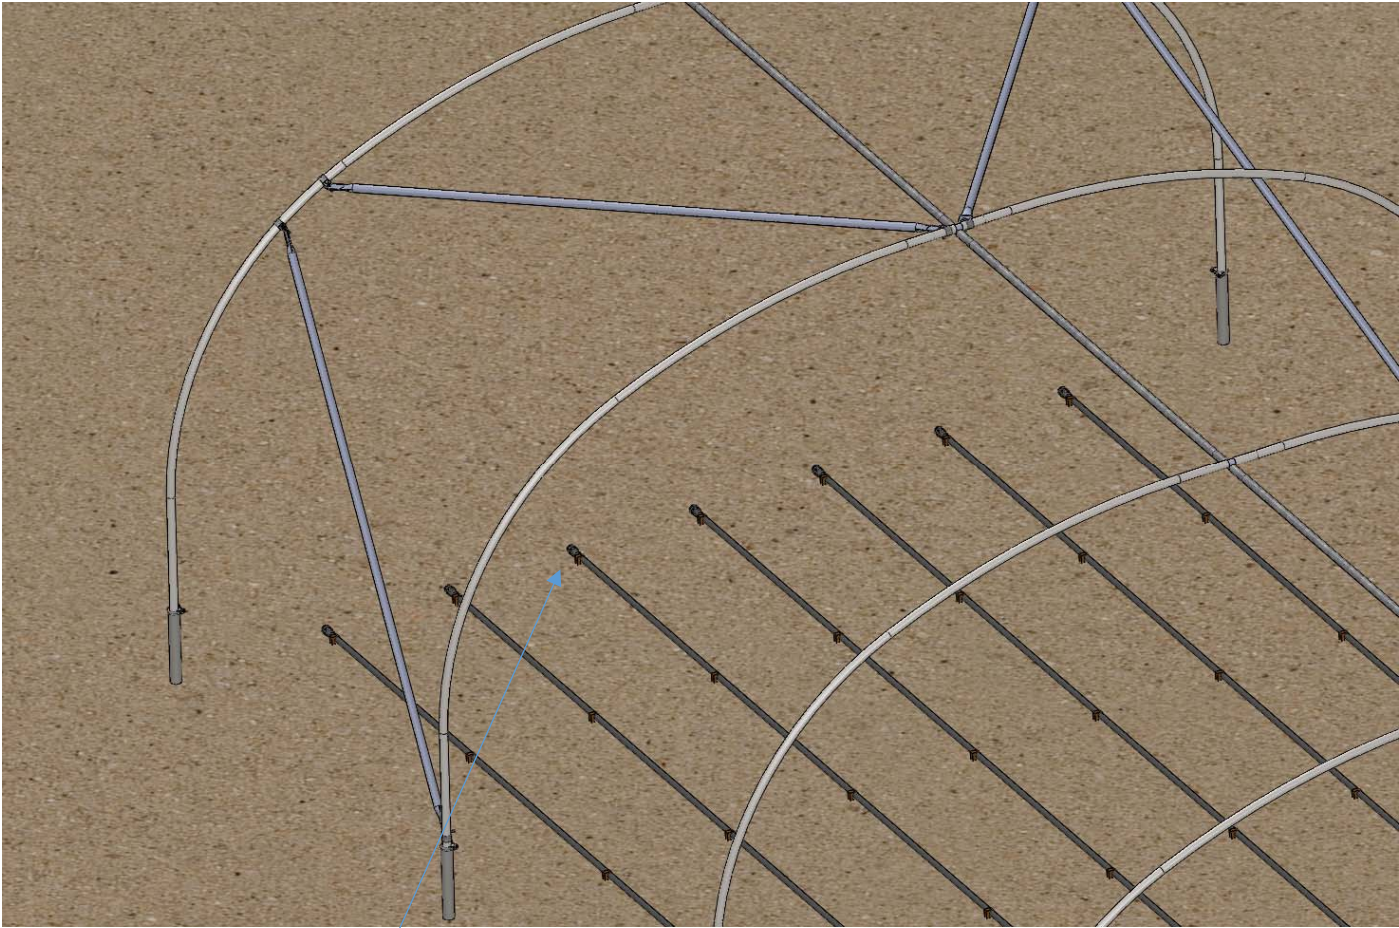

Fadrip Drip Irrigation System (on the ground)

16mm Fadrip Tube (with drippers built in). Set lines about 60cm apart.

16mm or 20mm 'pe' (polythene) tube.

Space pegs roughly every 1m

Short piece (e.g. 20cm of pe tube)