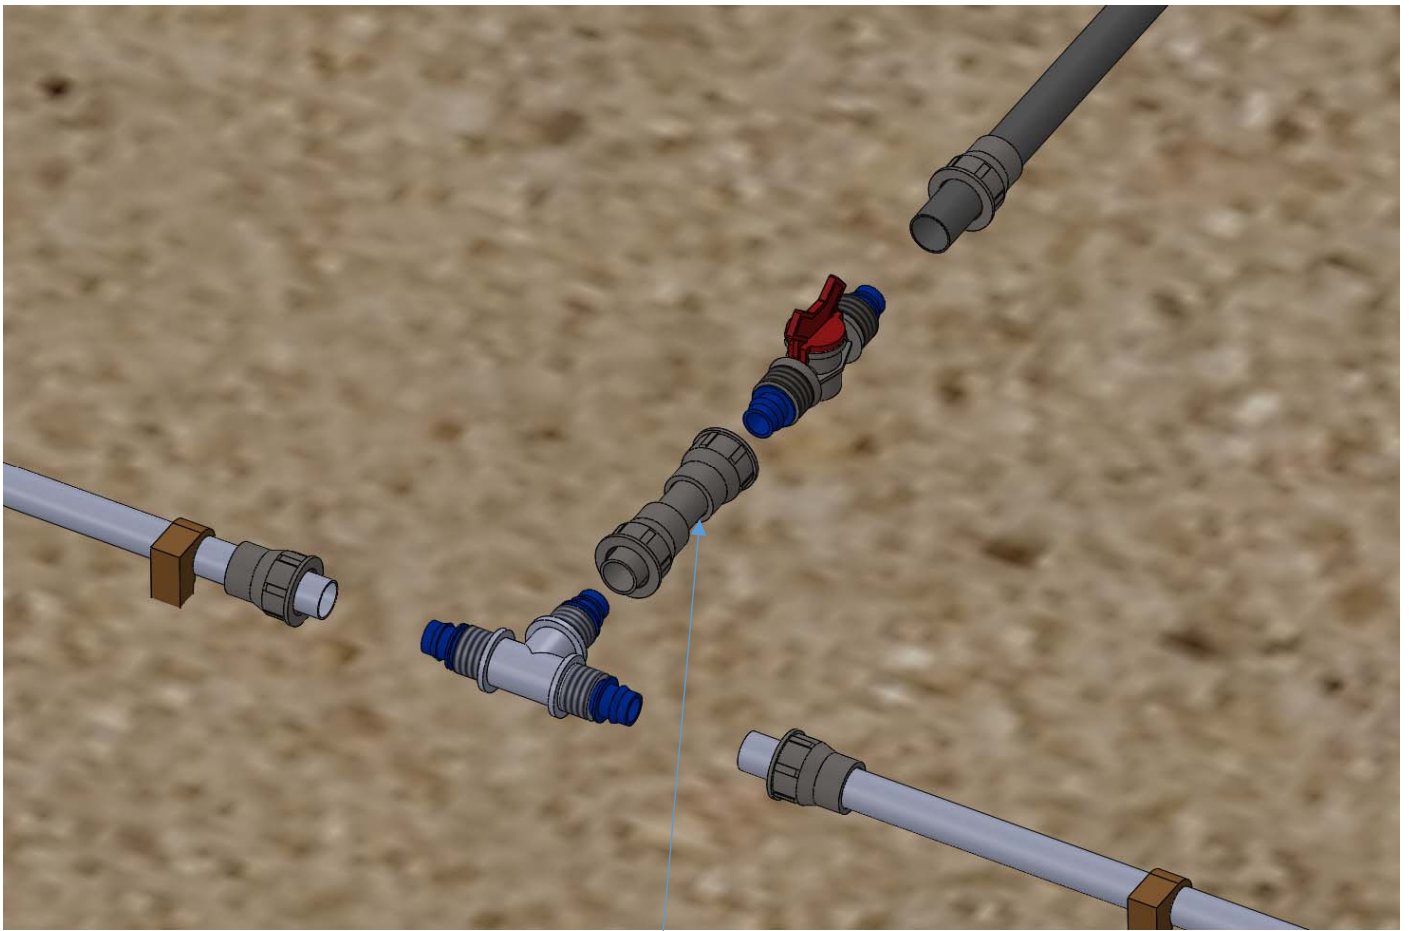

Fadrip Drip Irrigation System (on the ground)

16mm Fadrip Tube (with drippers built in). Set lines about 60cm apart.

16mm or 20mm 'pe' (polythene) tube.

Space pegs roughly every 1m

Short piece (e.g. 20cm of pe tube)