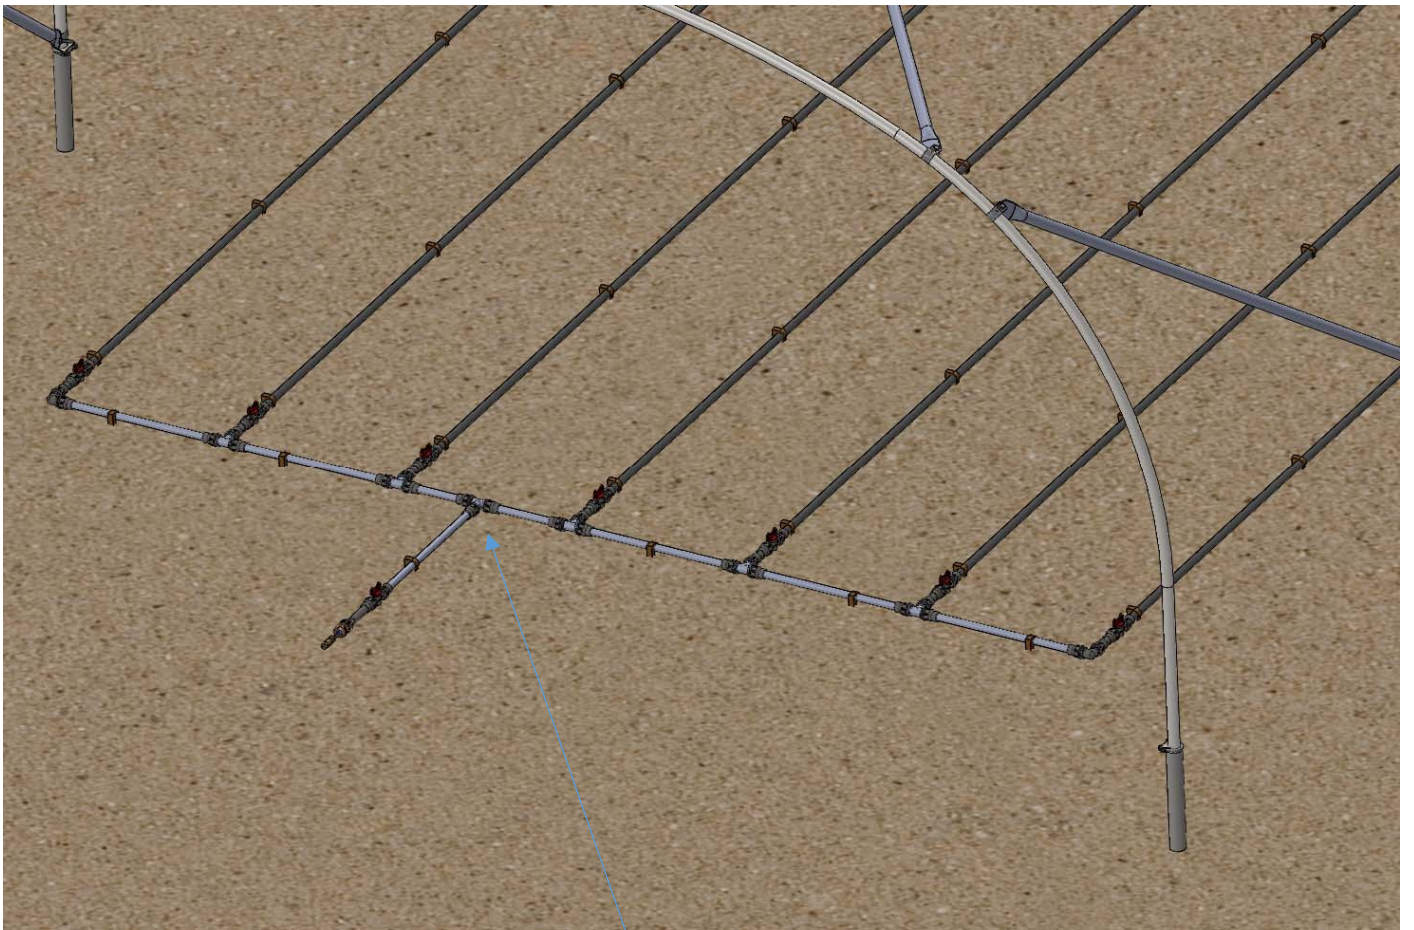

Fadrip Drip Irrigation System (on the ground)

16mm Fadrip Tube (with drippers built in). Set lines about 60cm apart.

16mm or 20mm 'pe' (polythene) tube.

Space pegs roughly every 1m

Short piece (e.g. 20cm of pe tube)