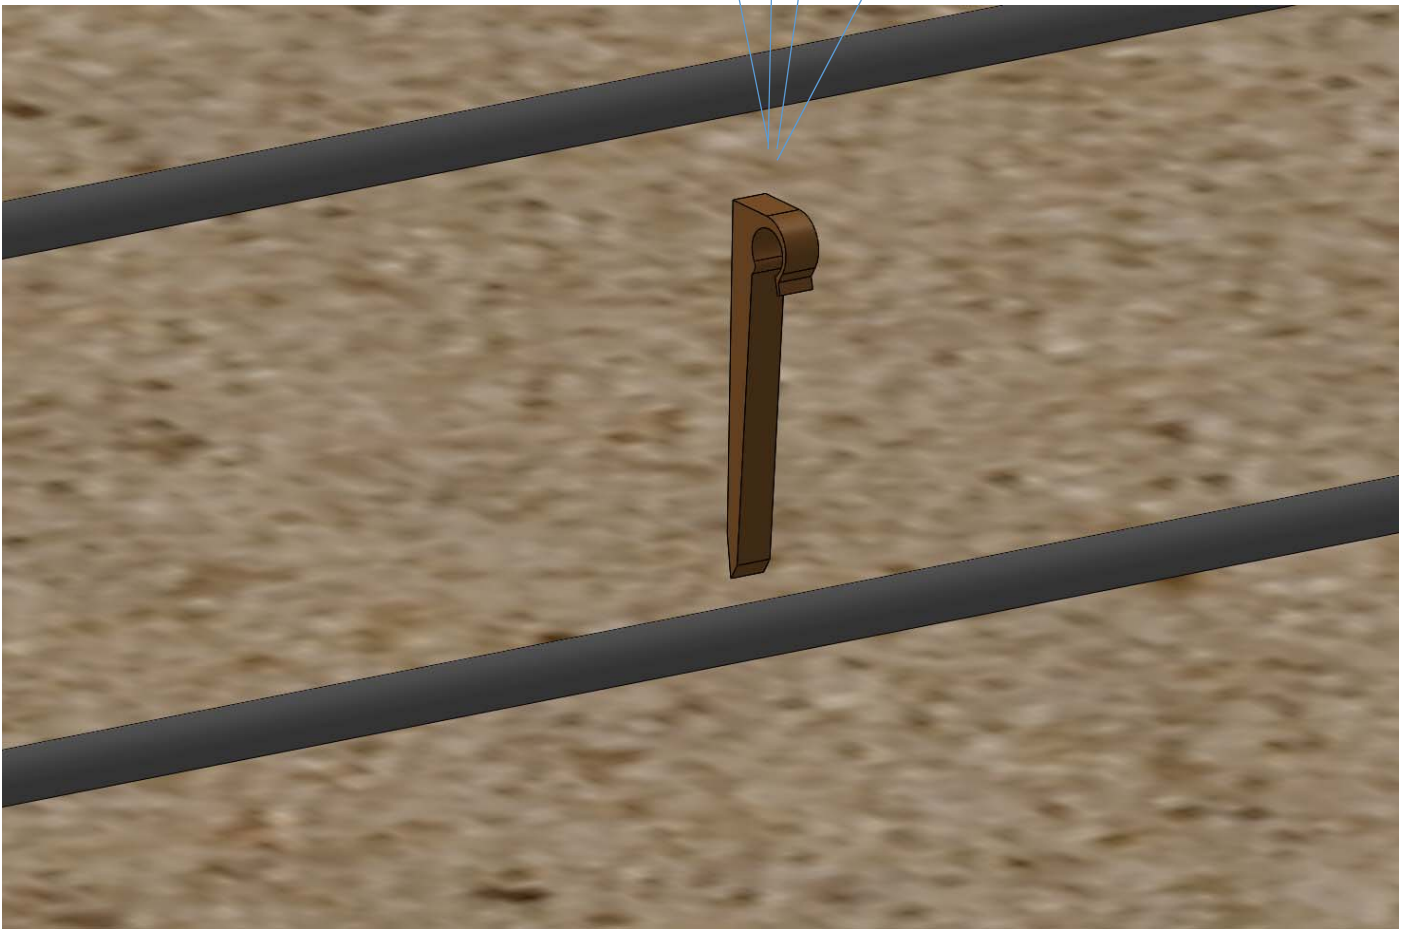

Fadrip Drip Irrigation System (on the ground)

16mm Fadrip Tube (with drippers built in). Set lines about 60cm apart.

16mm or 20mm 'pe' (polythene) tube.

Space pegs roughly every 1m

Short piece (e.g. 20cm of pe tube)