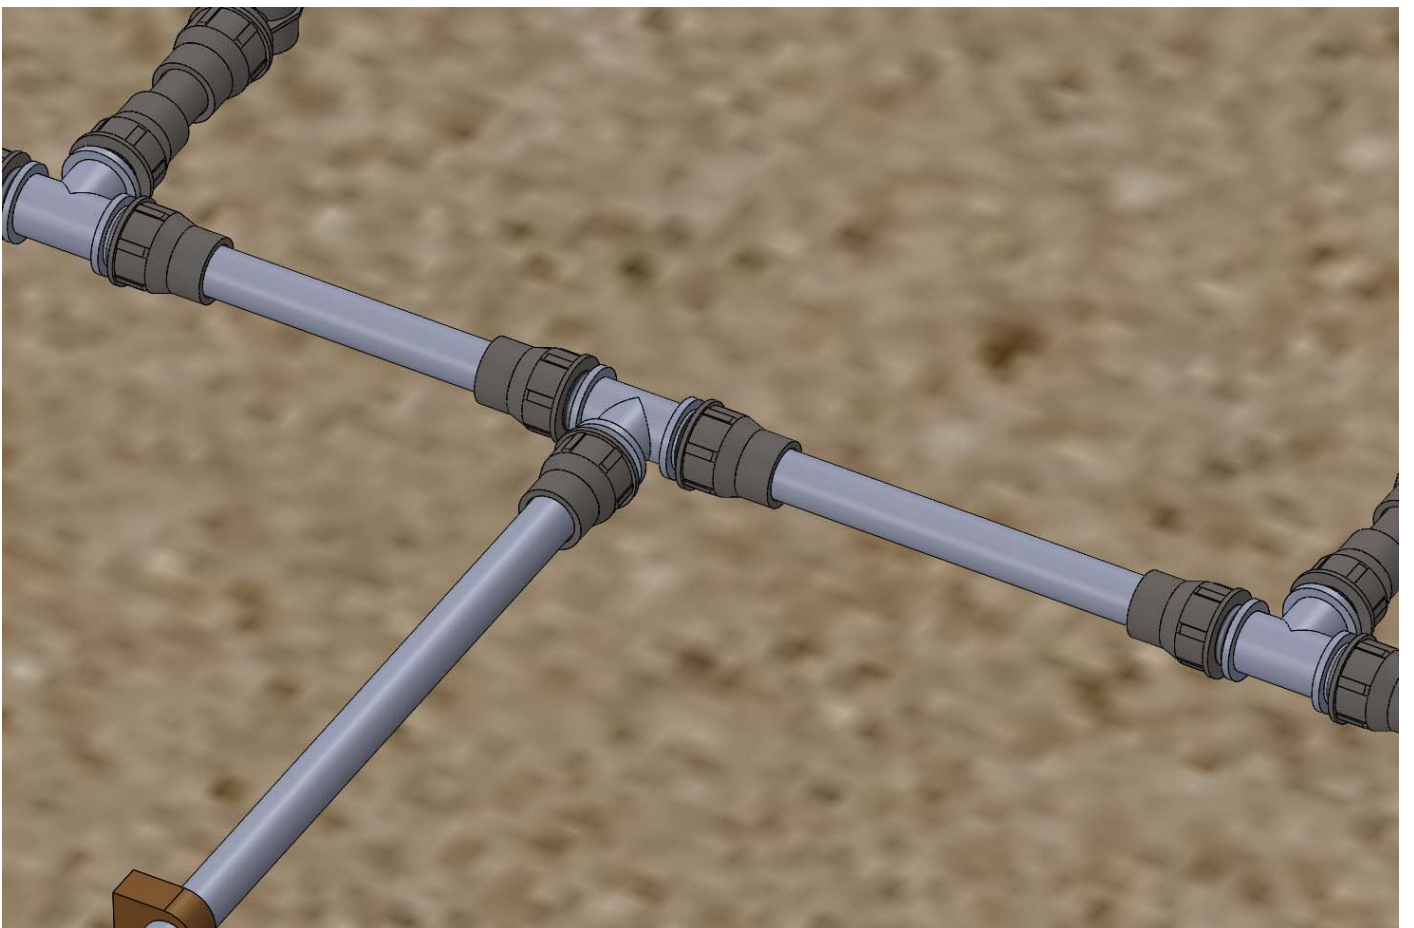

Fadrip Drip Irrigation System (on the ground)

16mm Fadrip Tube (with drippers built in). Set lines about 60cm apart.

16mm or 20mm 'pe' (polythene) tube.

Space pegs roughly every 1m

Short piece (e.g. 20cm of pe tube)