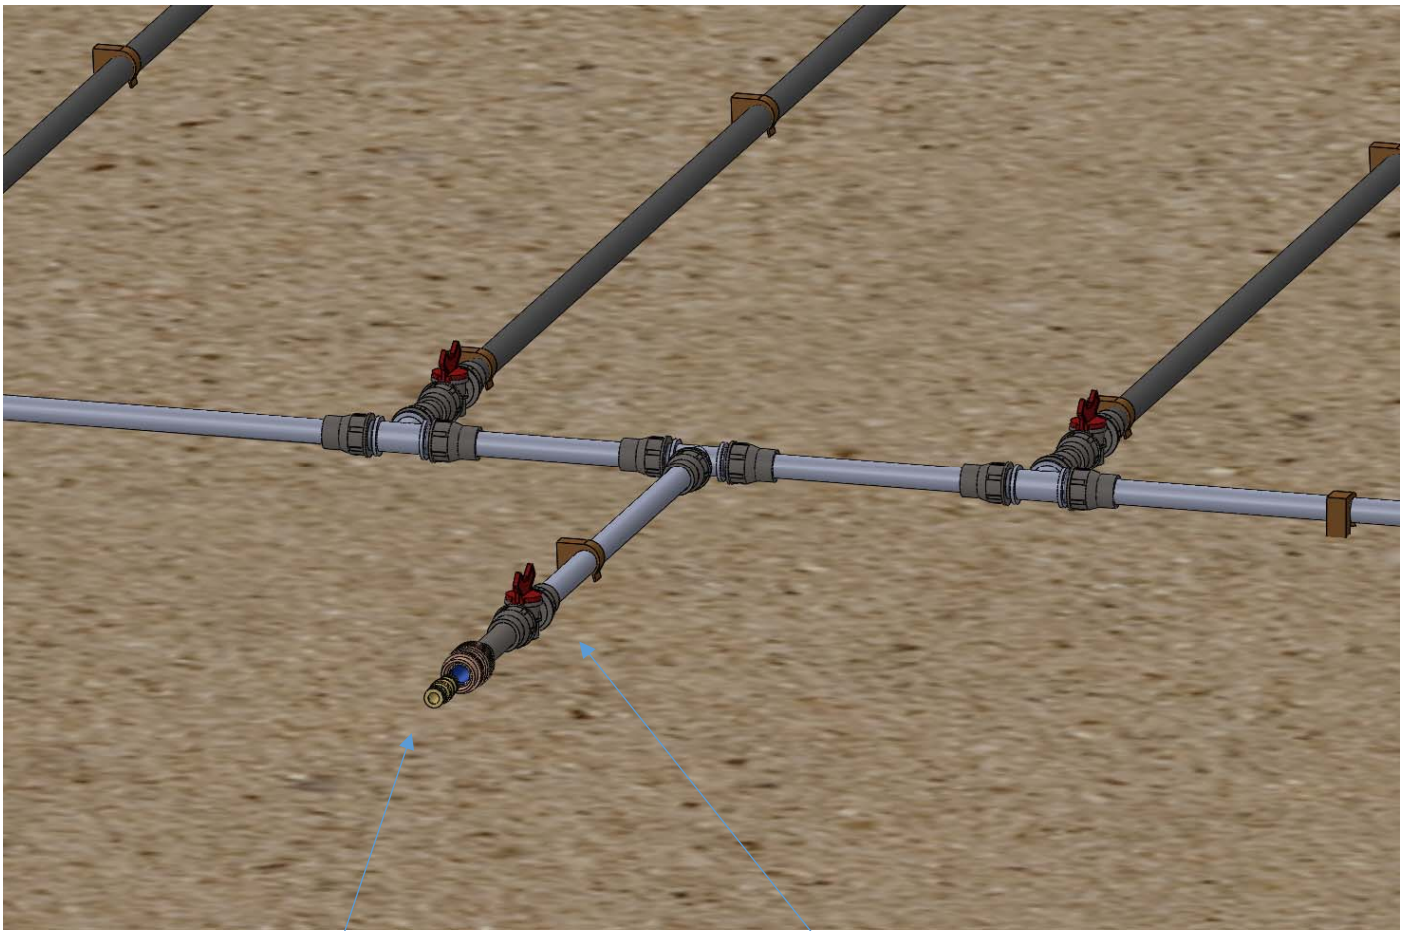

Fadrip Drip Irrigation System (on the ground)

16mm Fadrip Tube (with drippers built in). Set lines about 60cm apart.

16mm or 20mm 'pe' (polythene) tube.

Space pegs roughly every 1m

Short piece (e.g. 20cm of pe tube)