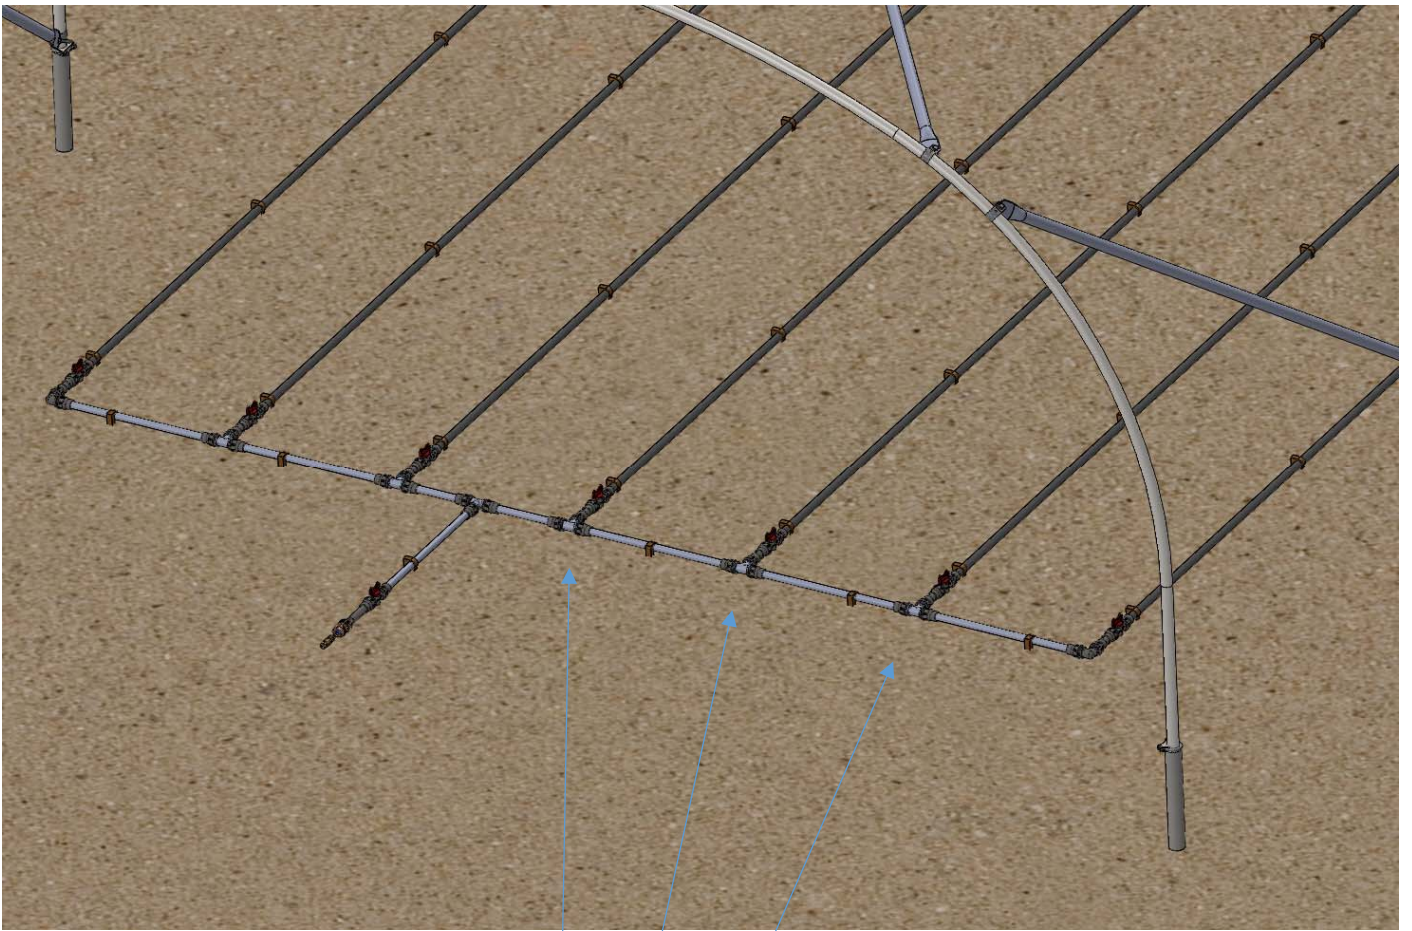

Fadrip Drip Irrigation System (on the ground)

16mm Fadrip Tube (with drippers built in). Set lines about 60cm apart.

16mm or 20mm 'pe' (polythene) tube.

Space pegs roughly every 1m

Short piece (e.g. 20cm of pe tube)